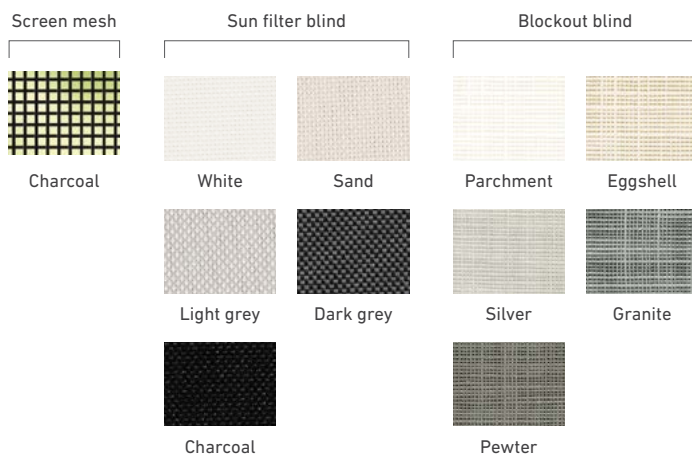

Casement

Louvre

Awning

Folding

Double-hung

Sliding

Fabric options

S6 has the option of an insect screen or blind.

The screen mesh is constructed of long-lasting fibreglass.

Blinds are available in Sun filter, made from fibreglass/PVC, to match Centor S1 or Blockout and Light-filter, made from polyester.

Frame options

S6 is available as standard in matt black and pearl white powder-coat or natural anodised, while custom colours are available.

The screen rail is finished in a black powder-coat.

Ordering S6

S6 is ordered as a kit from Centor in selected heights and widths, ready to be cut to size.