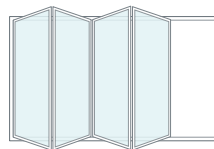

The retractable screen is simply rolled away when not needed.

The Centor S6 is an aluminium system for insect screens or blinds up to 1800mm high and 2400mm wide. The vertically retractable, chain-operated system is easily controlled with one hand.

For use with windows

S6 can be paired alongside many window types, including sliding and louvre. The unobtrusive system is simply rolled away when not needed, keeping views to the outside clear and allowing windows to be easily cleaned.

Nest two S6 Screens together to create a duo solution – try insect mesh in one and a blackout shade in the other.

	Insect screen	Sun filter blind	Blockout blind
Frame height	300 - 1800mm		
Frame width	500 - 2400mm	500 - 2400mm	500 - 1800mm

Folding