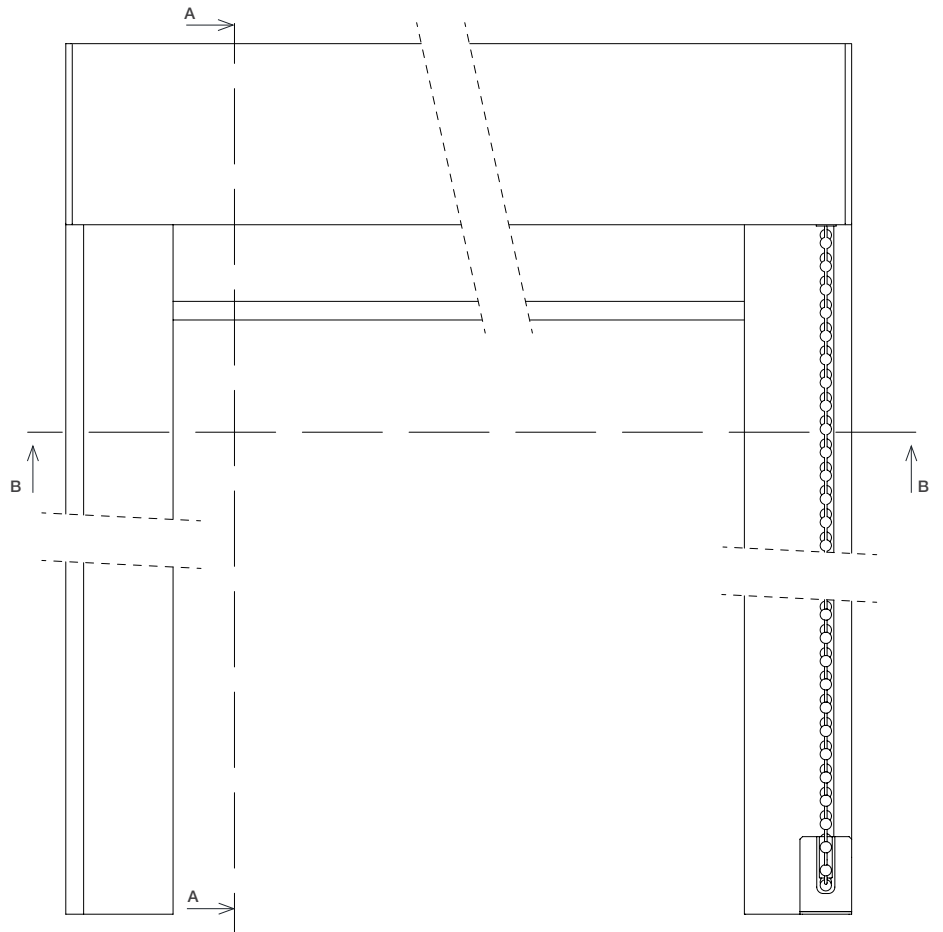

Product detail