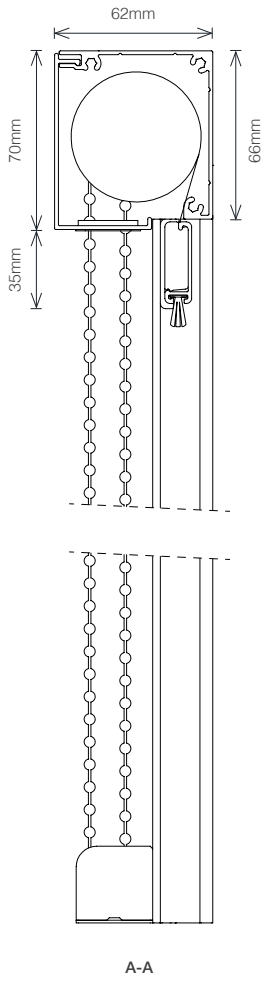

Product detail