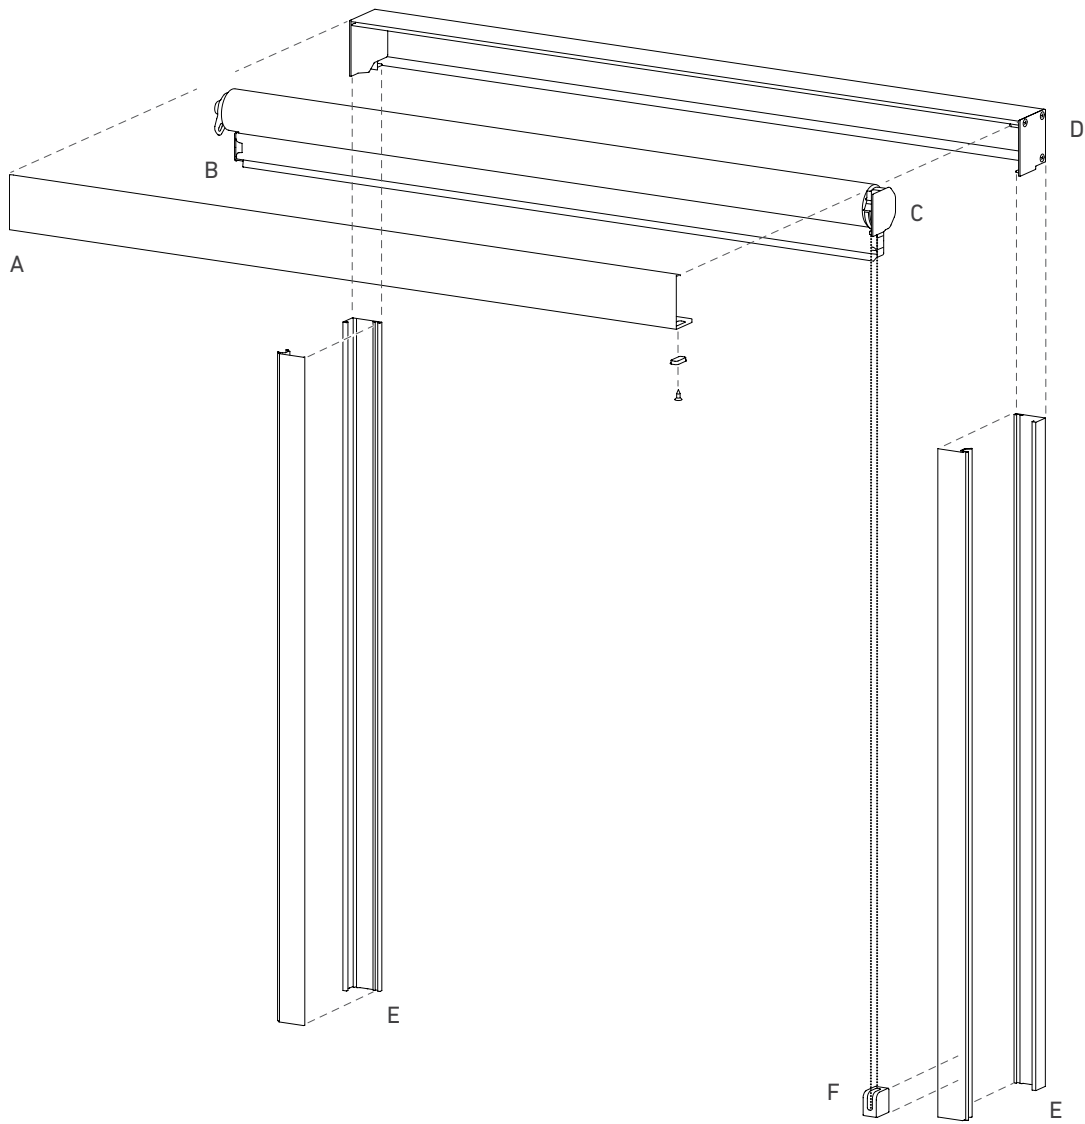

Overview

Key

- A Screen cover
- B Screen rail
- C Screen roll
- D Head
- E Screen guide
- F Ball chain