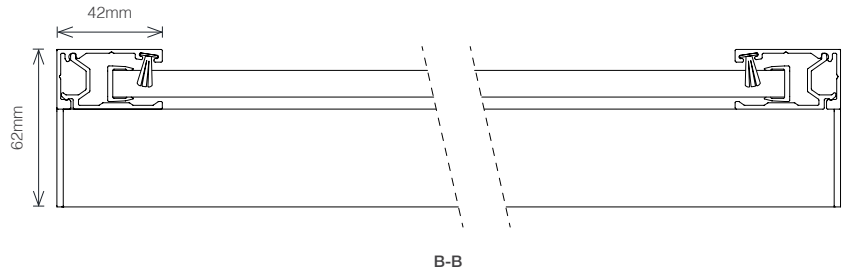

Product detail