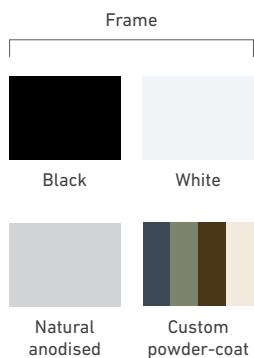

The screen mesh is constructed of long-lasting fibreglass.

Blinds are available in Sun filter, made from fibreglass/PVC, to match Centor S1 or Blockout and Light-filter, made from polyester.

Frame options

S6 is available as standard in matt black and pearl white powder-coat or natural anodised, while custom colours are available.

The screen rail is finished in a black powder-coat.

Ordering S6

S6 is ordered as a kit from Centor in selected heights and widths, ready to be cut to size.